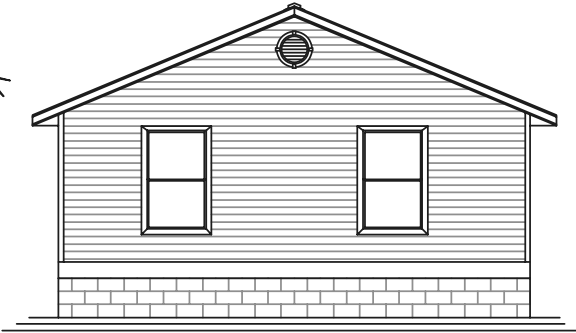

SOUTHERN STRUCTURES INC.

334 CYPRESS ROAD
Ocala, Florida 34472

Phone (352) 680-1911
Fax (352) 680-1903

WWW.SOUTHERNSTRUCTURESINC.COM

© Southern Structures Incorporated

"THE BIG PINE"
24' x 36' MODULAR HOME
864 s.f.