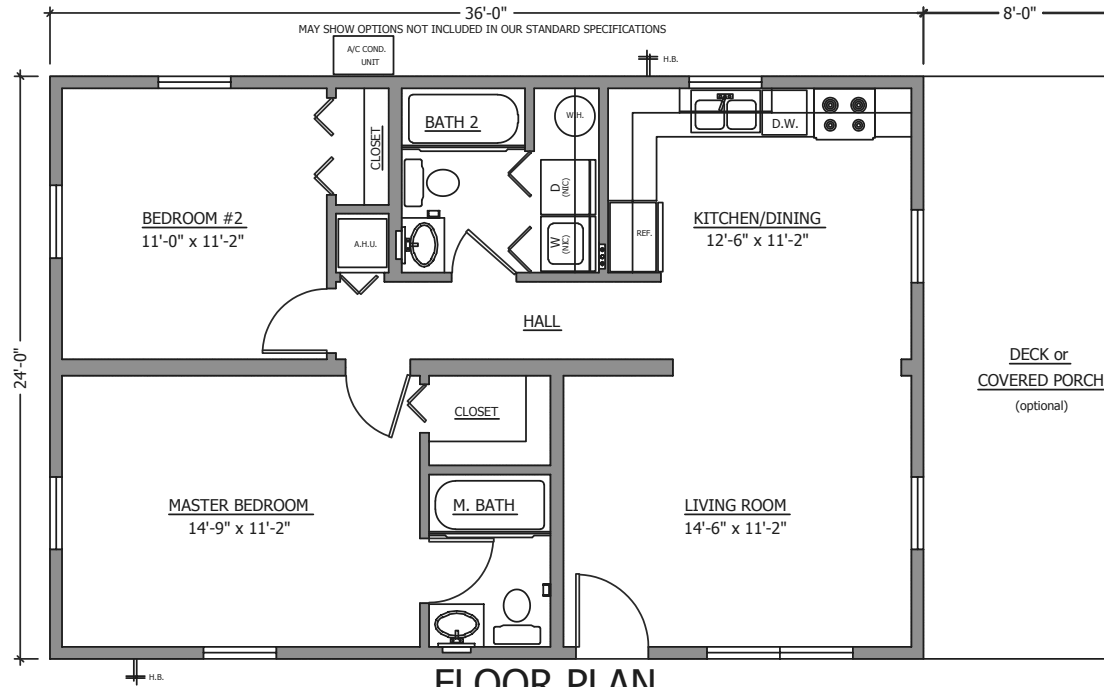

FRONT ELEVATION

SIDE ELEVATION

SOUTHERN STRUCTURES INC.

334 CYPRESS ROAD
Ocala, Florida 34472

Phone (352) 680-1911
Fax (352) 680-1903

WWW.SOUTHERNSTRUCTURESINC.COM

© Southern Structures Incorporated

"THE BIG PINE"
24' x 36' MODULAR HOME
864 s.f.