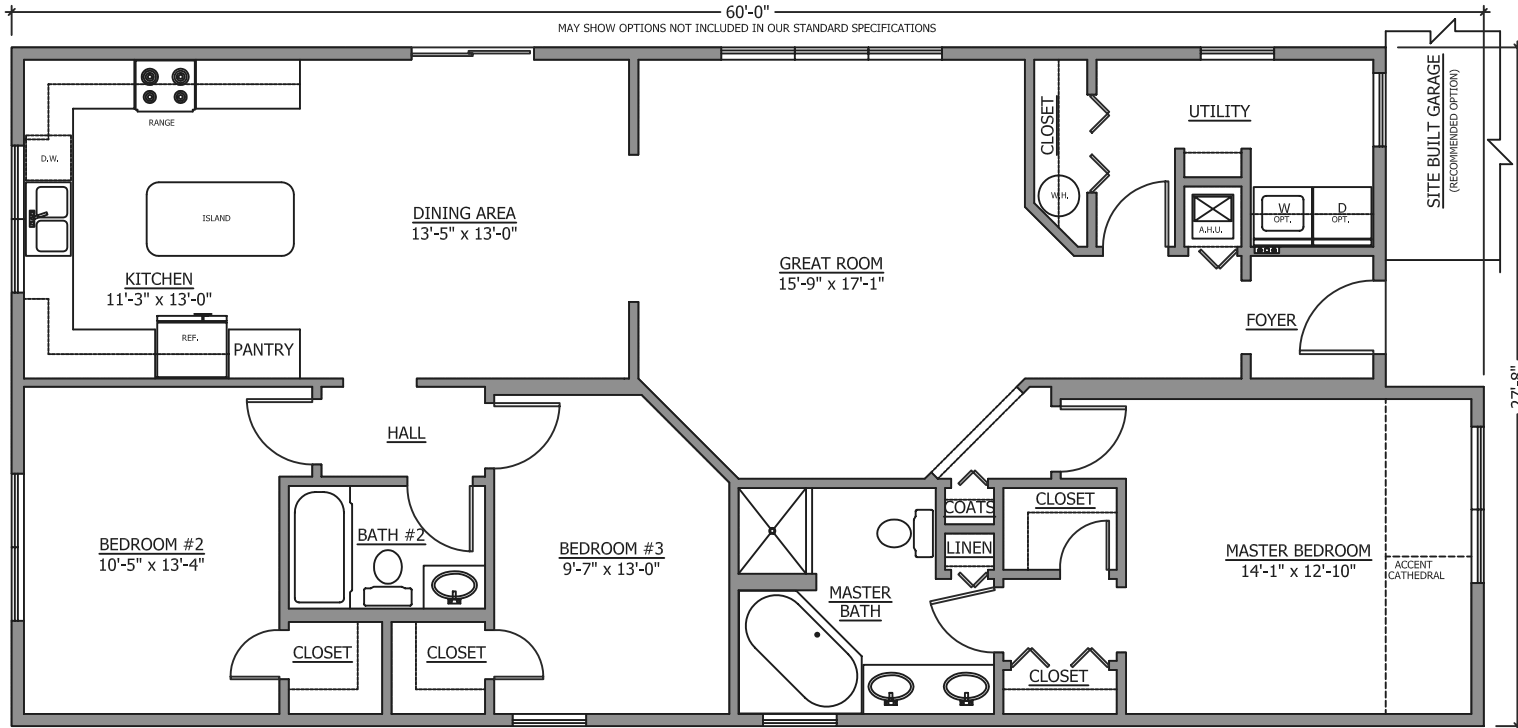

FRONT ELEVATION

60'-0"

MAY SHOW OPTIONS NOT INCLUDED IN OUR STANDARD SPECIFICATIONS

FLOOR PLAN

SOUTHERN STRUCTURES INC.
334 CYPRESS ROAD
OCALA, FLORIDA 34472
WWW.SOUTHERNSTRUCTURESINC.COM

Phone (352) 680-1911
Fax (352) 680-1903

"THE BOCA GRANDE"
28' x 56'/60' MODULAR HOME
1,624 s.f.