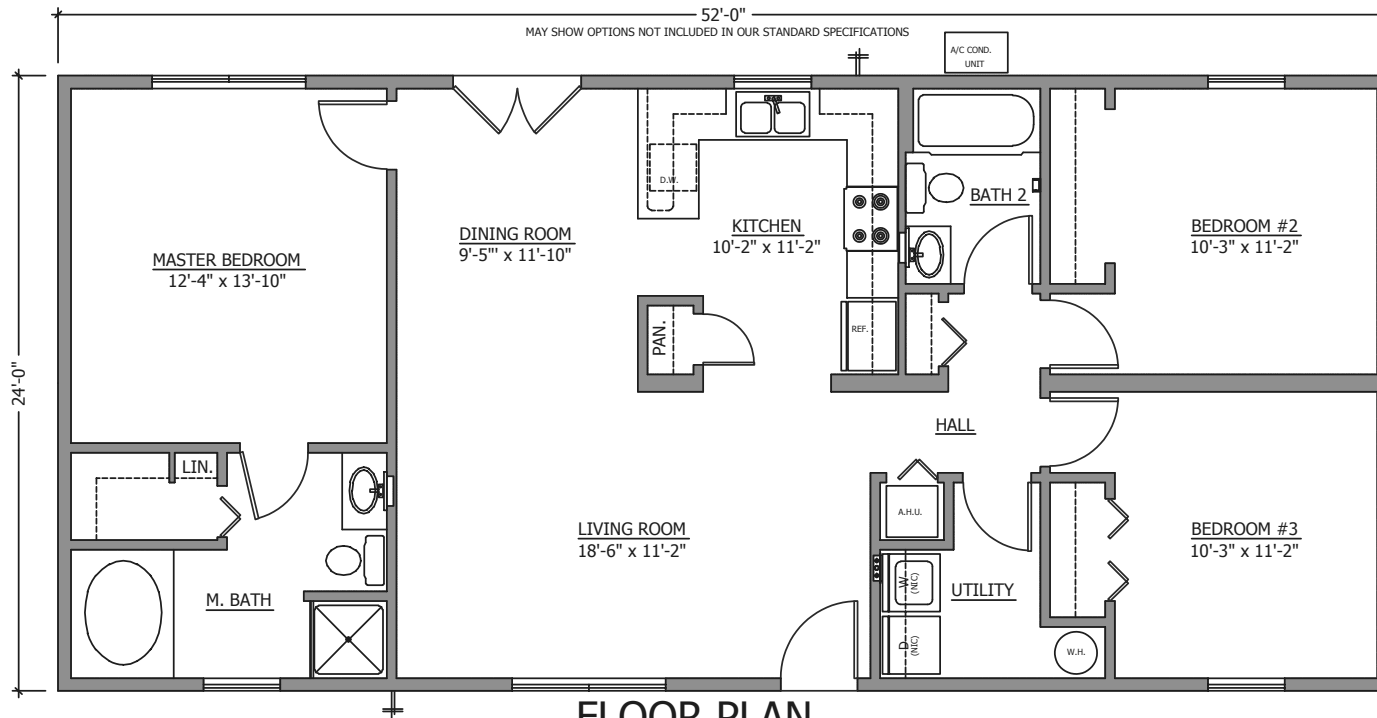

FLOOR PLAN

SOUTHERN STRUCTURES INC.

334 CYPRESS ROAD
OCALA, FLORIDA 34472

Phone (352) 680-1911
Fax (352) 680-1903

WWW.SOUTHERNSTRUCTURESINC.COM

© Southern Structures Incorporated

"THE MARATHON"
24' x 52' MODULAR HOME
1,248 s.f.