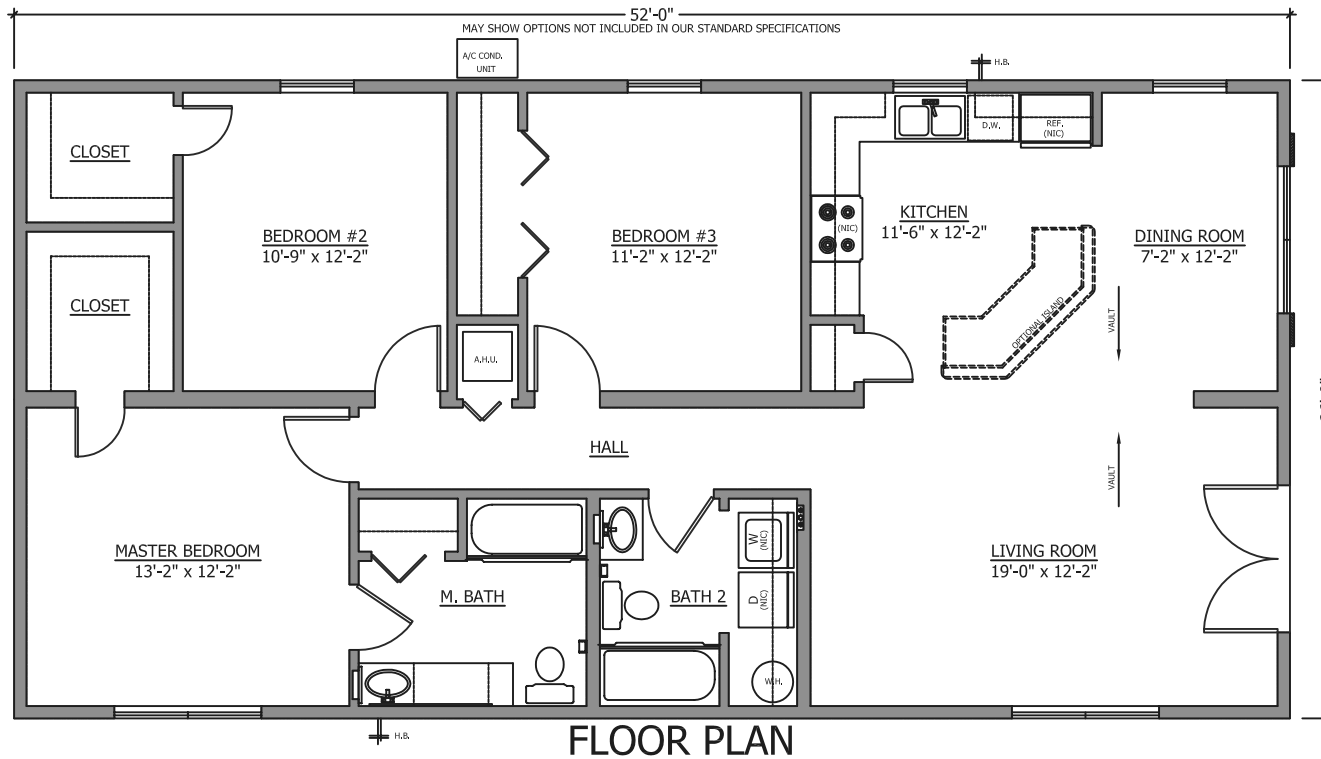

SIDE ELEVATION

FRONT ELEVATION

SOUTHERN STRUCTURES INC.
334 CYPRESS ROAD Phone (352) 680-1911
OCALA, FLORIDA 34472 Fax (352) 680-1903
WWW.SOUTHERNSTRUCTURESINC.COM

"THE SUMMERLAND II"
26' x 52' MODULAR HOME
1,352 s.f.