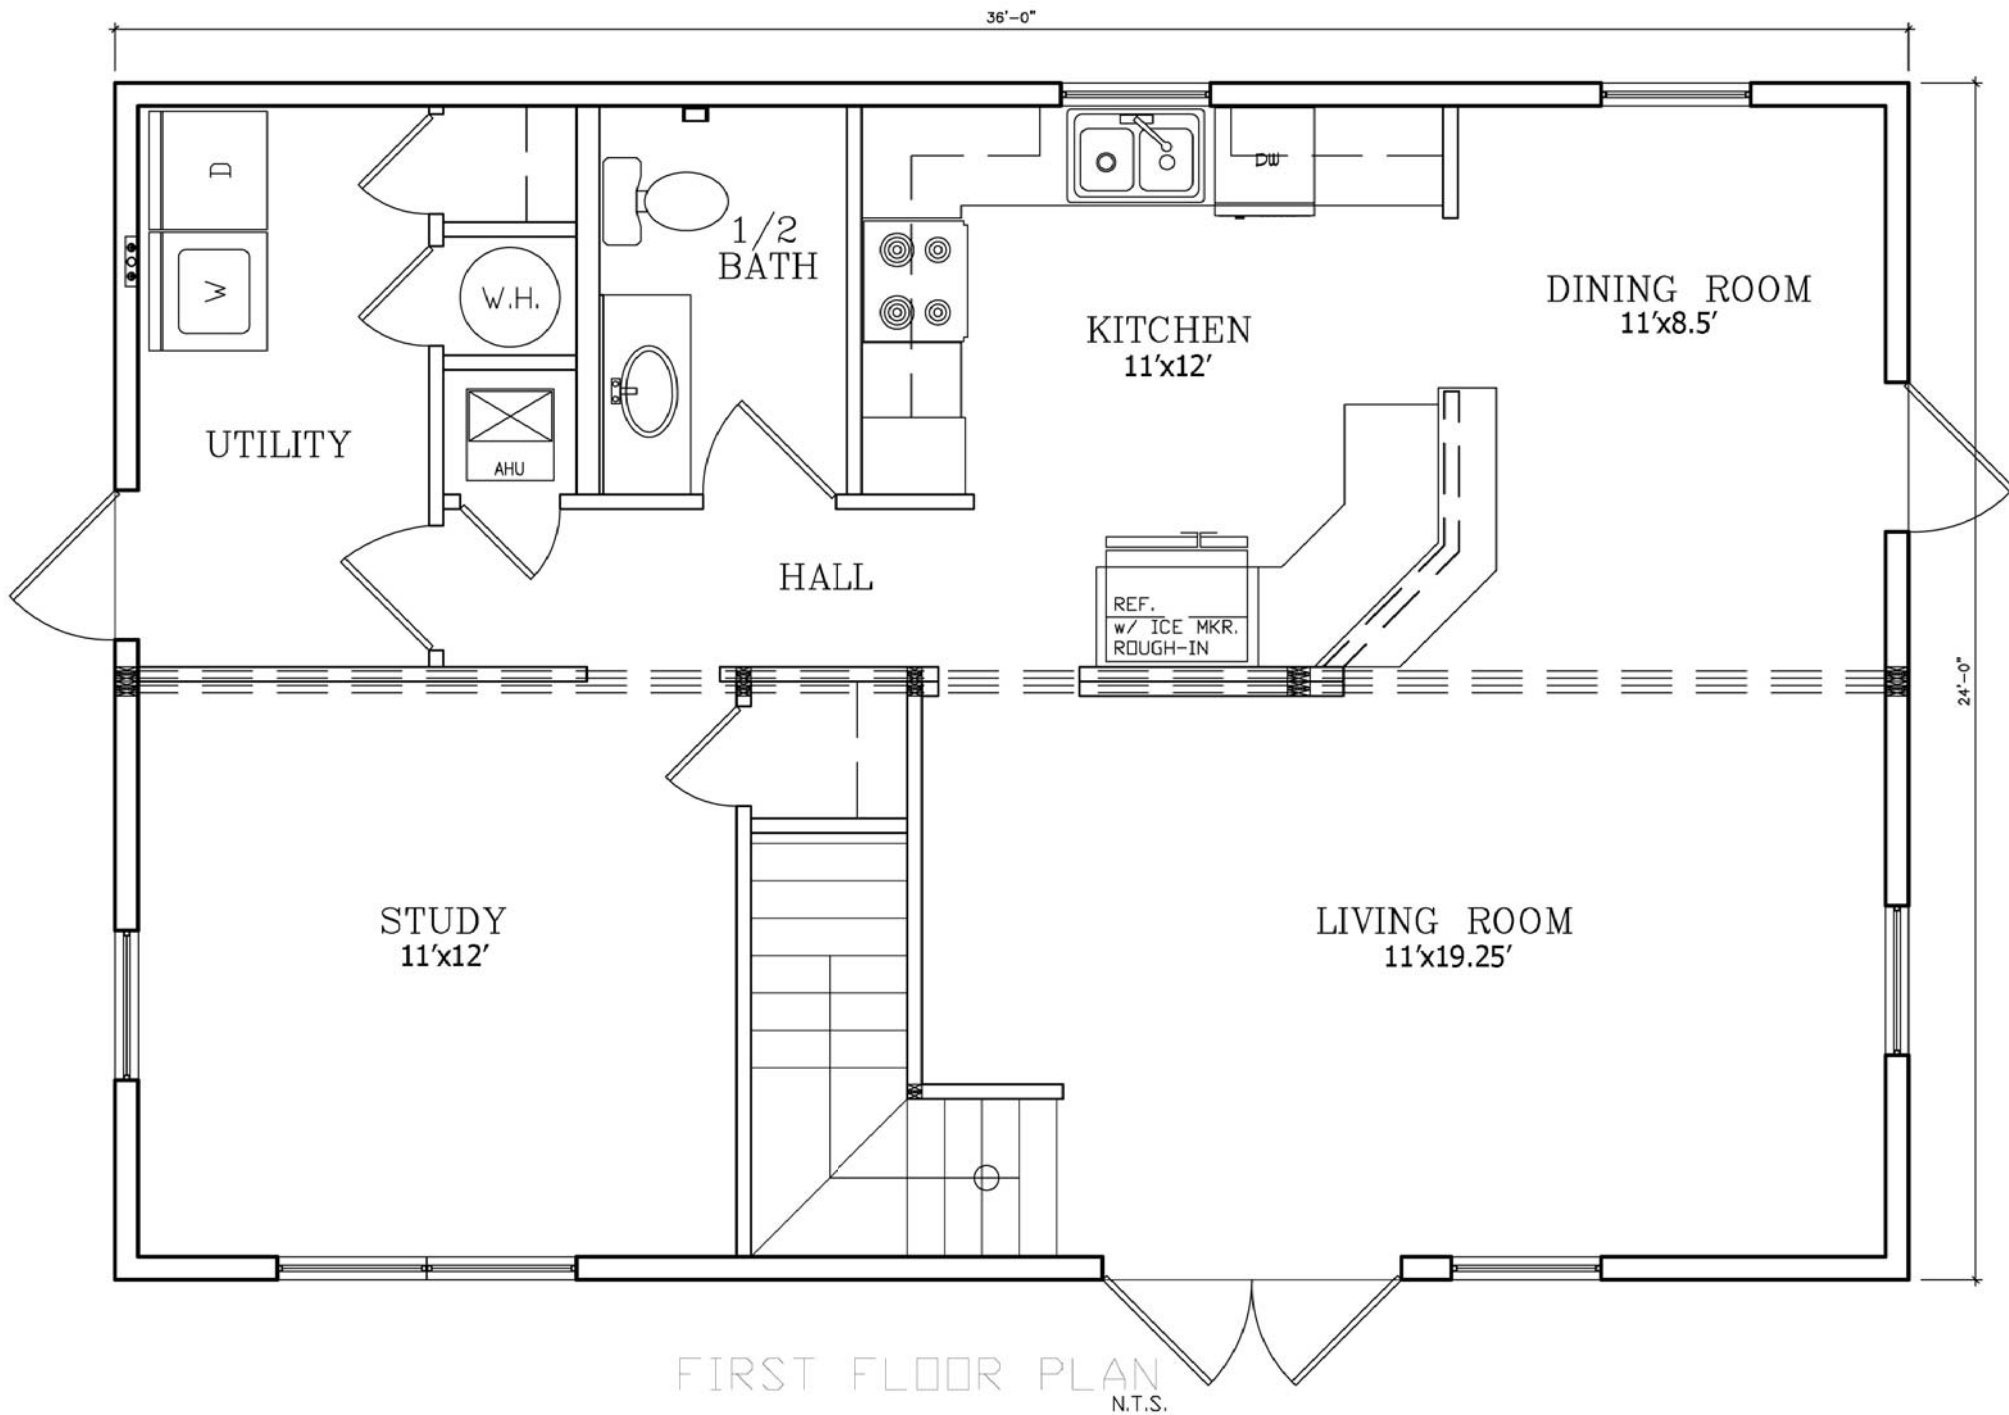

Custom 24X36 2- Story Home 3-4BR/2-1/2BA

**Southern Structures, Inc.**  
334 Cypress Road Ocala, FL 34472-3102  
Ph: (352) 680-1911 Fx: (352) 680-1903 [www.SouthernStructuresInc.com](http://www.SouthernStructuresInc.com)

**SOUTHERN STRUCTURES INC.**

334 CYPRESS ROAD  
OCALA, FLORIDA 34472

Phone 352 680-1911  
Fax 352 680-1903

CUSTOM 36' X 24'

PLAN #

FOR

DRAWN BY

DATE

4/25/08

SECOND FLOOR PLAN  
N.T.S.

SOUTHERN STRUCTURES INC.

334 CYPRESS ROAD  
OCALA, FLORIDA 34472

Phone 352 680-1911  
Fax 352 680-1903

CUSTOM 36' X 24'

|          |         |
|----------|---------|
| PLAN #   |         |
| FDR      |         |
| DRAWN BY |         |
| DATE     | 4/25/08 |