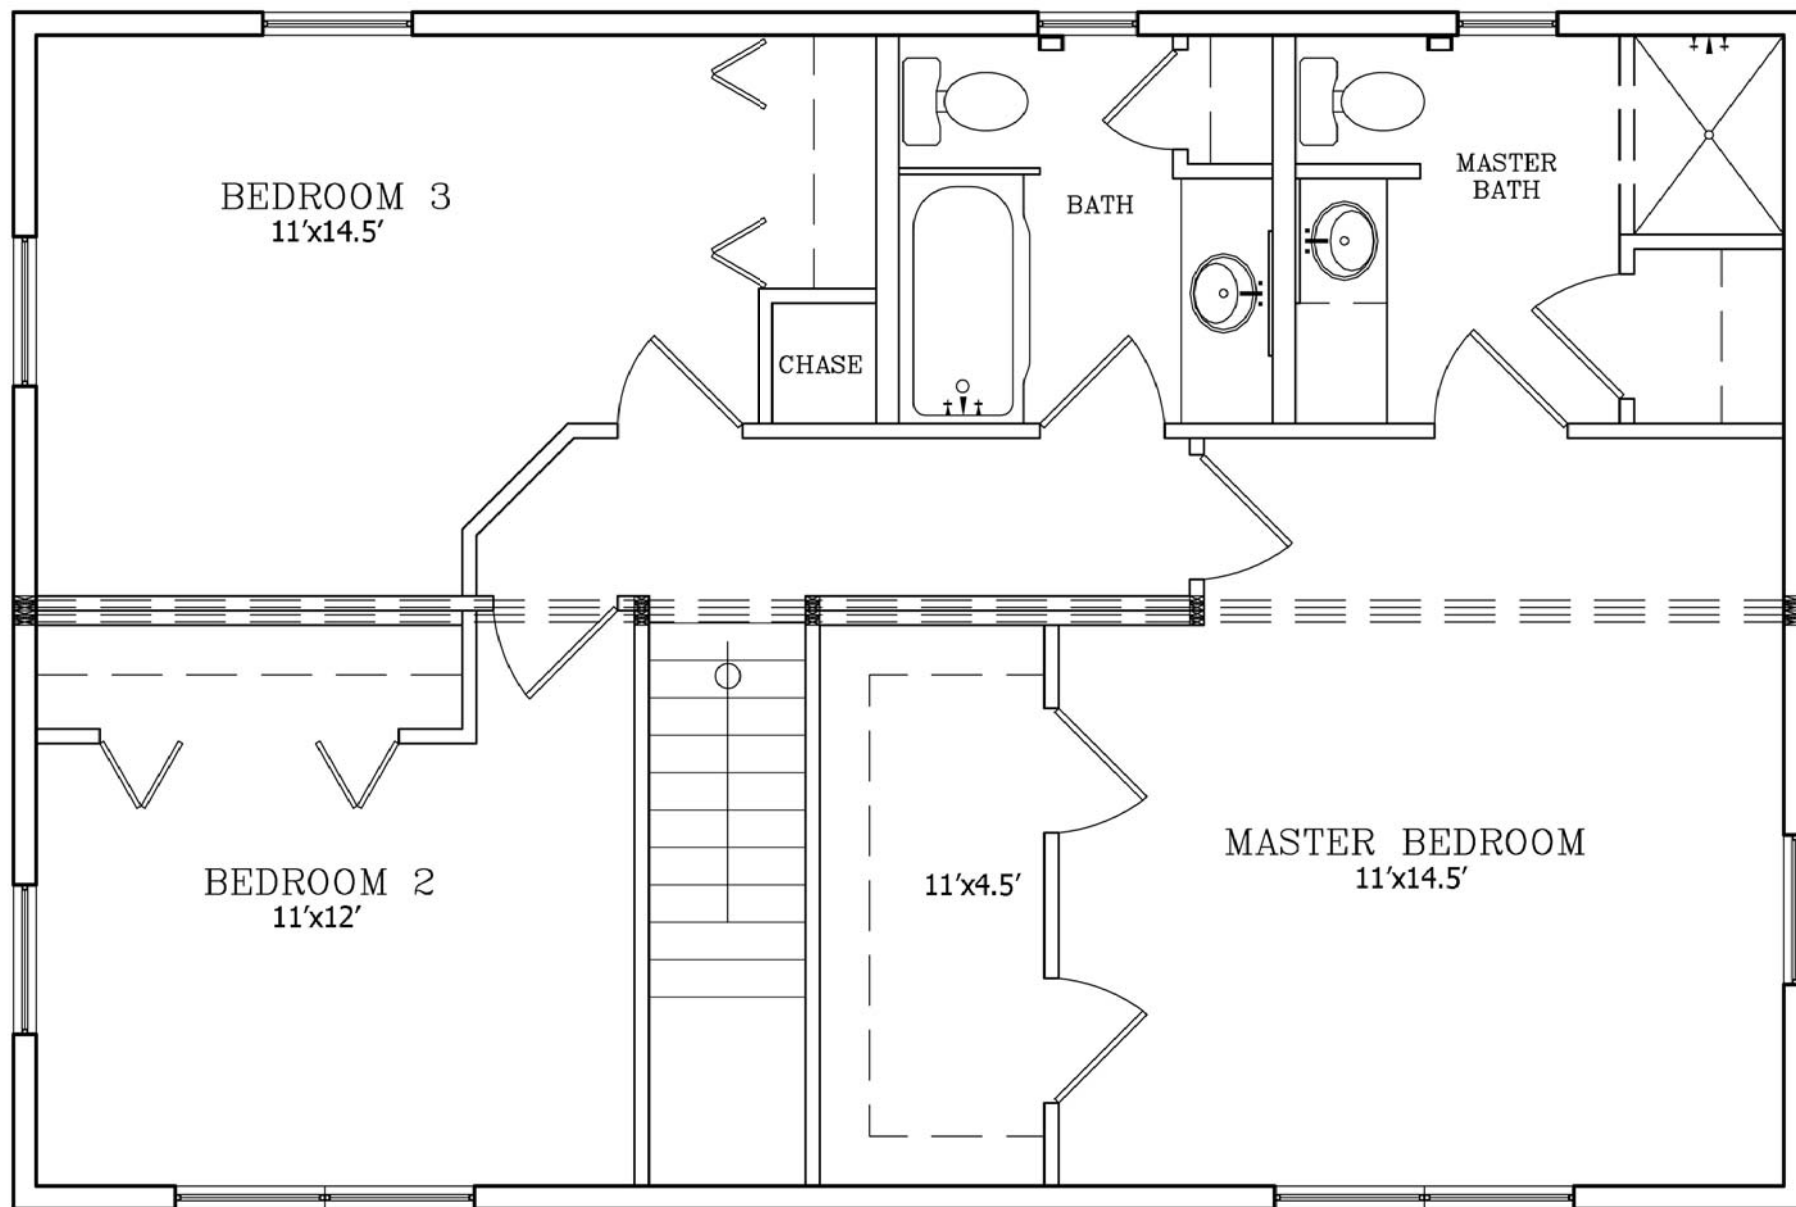

4/25/08

SECOND FLOOR PLAN  
N.T.S.

SOUTHERN STRUCTURES INC.

334 CYPRESS ROAD  
OCALA, FLORIDA 34472

Phone 352 680-1911  
Fax 352 680-1903

CUSTOM 36' X 24'

|          |         |
|----------|---------|
| PLAN #   |         |
| FDR      |         |
| DRAWN BY |         |
| DATE     | 4/25/08 |